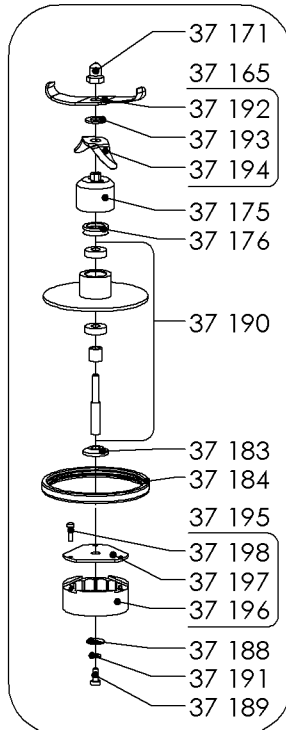

4l : 4 liters stainless steel  
 4P : 4 liters plastic  
 2l : 2 liters stainless steel  
 2P : 2 liters plastic

37 650 (230V)  
 37 650B (110V)

37 180

37 160